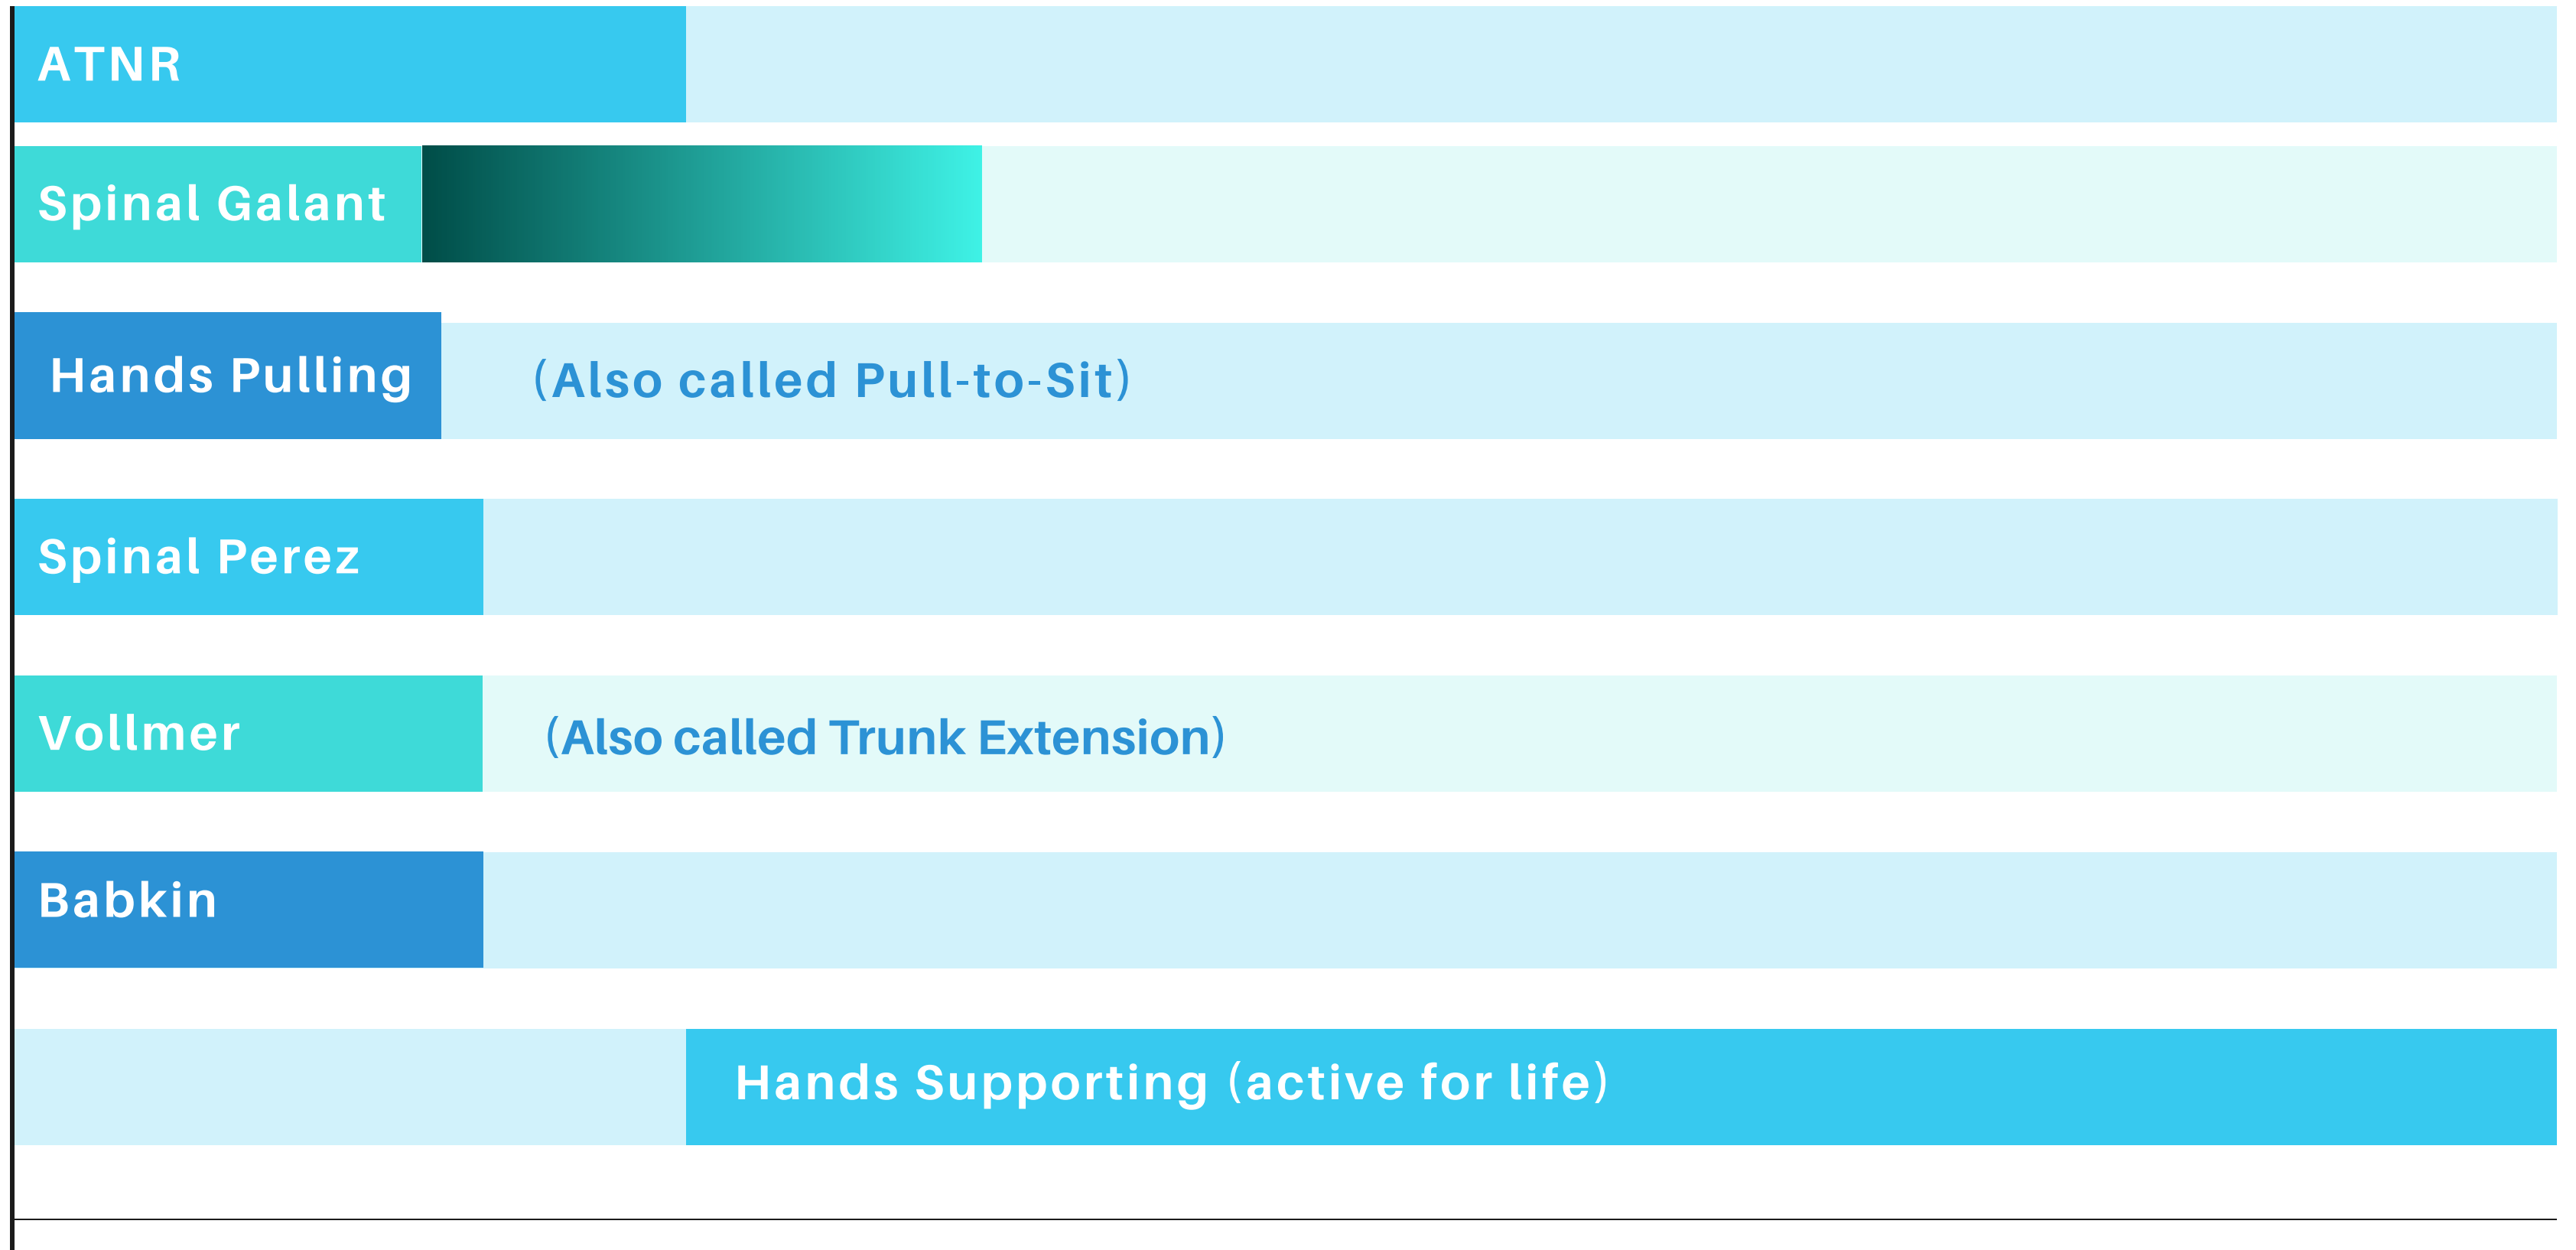

Typical Neuroreflex Development

BIRTH 1 M 2M 3M 4M 5M 6M 7M 8M 9M 10M 11M 12M 13M 14M 15M 16M 17M 18M 24M 36M 4Y 5Y 6Y

Typical Neuroreflex Development

BIRTH 1 M 2M 3M 4M 5M 6M 7M 8M 9M 10M 11M 12M 13M 14M 15M 16M 17M 18M 24M 36M 4Y 5Y 6Y

Typical Neuroreflex Development

BIRTH 1 M 2M 3M 4M 5M 6M 7M 8M 9M 10M 11M 12M 13M 14M 15M 16M 17M 18M 24M 36M 4Y 5Y 6Y