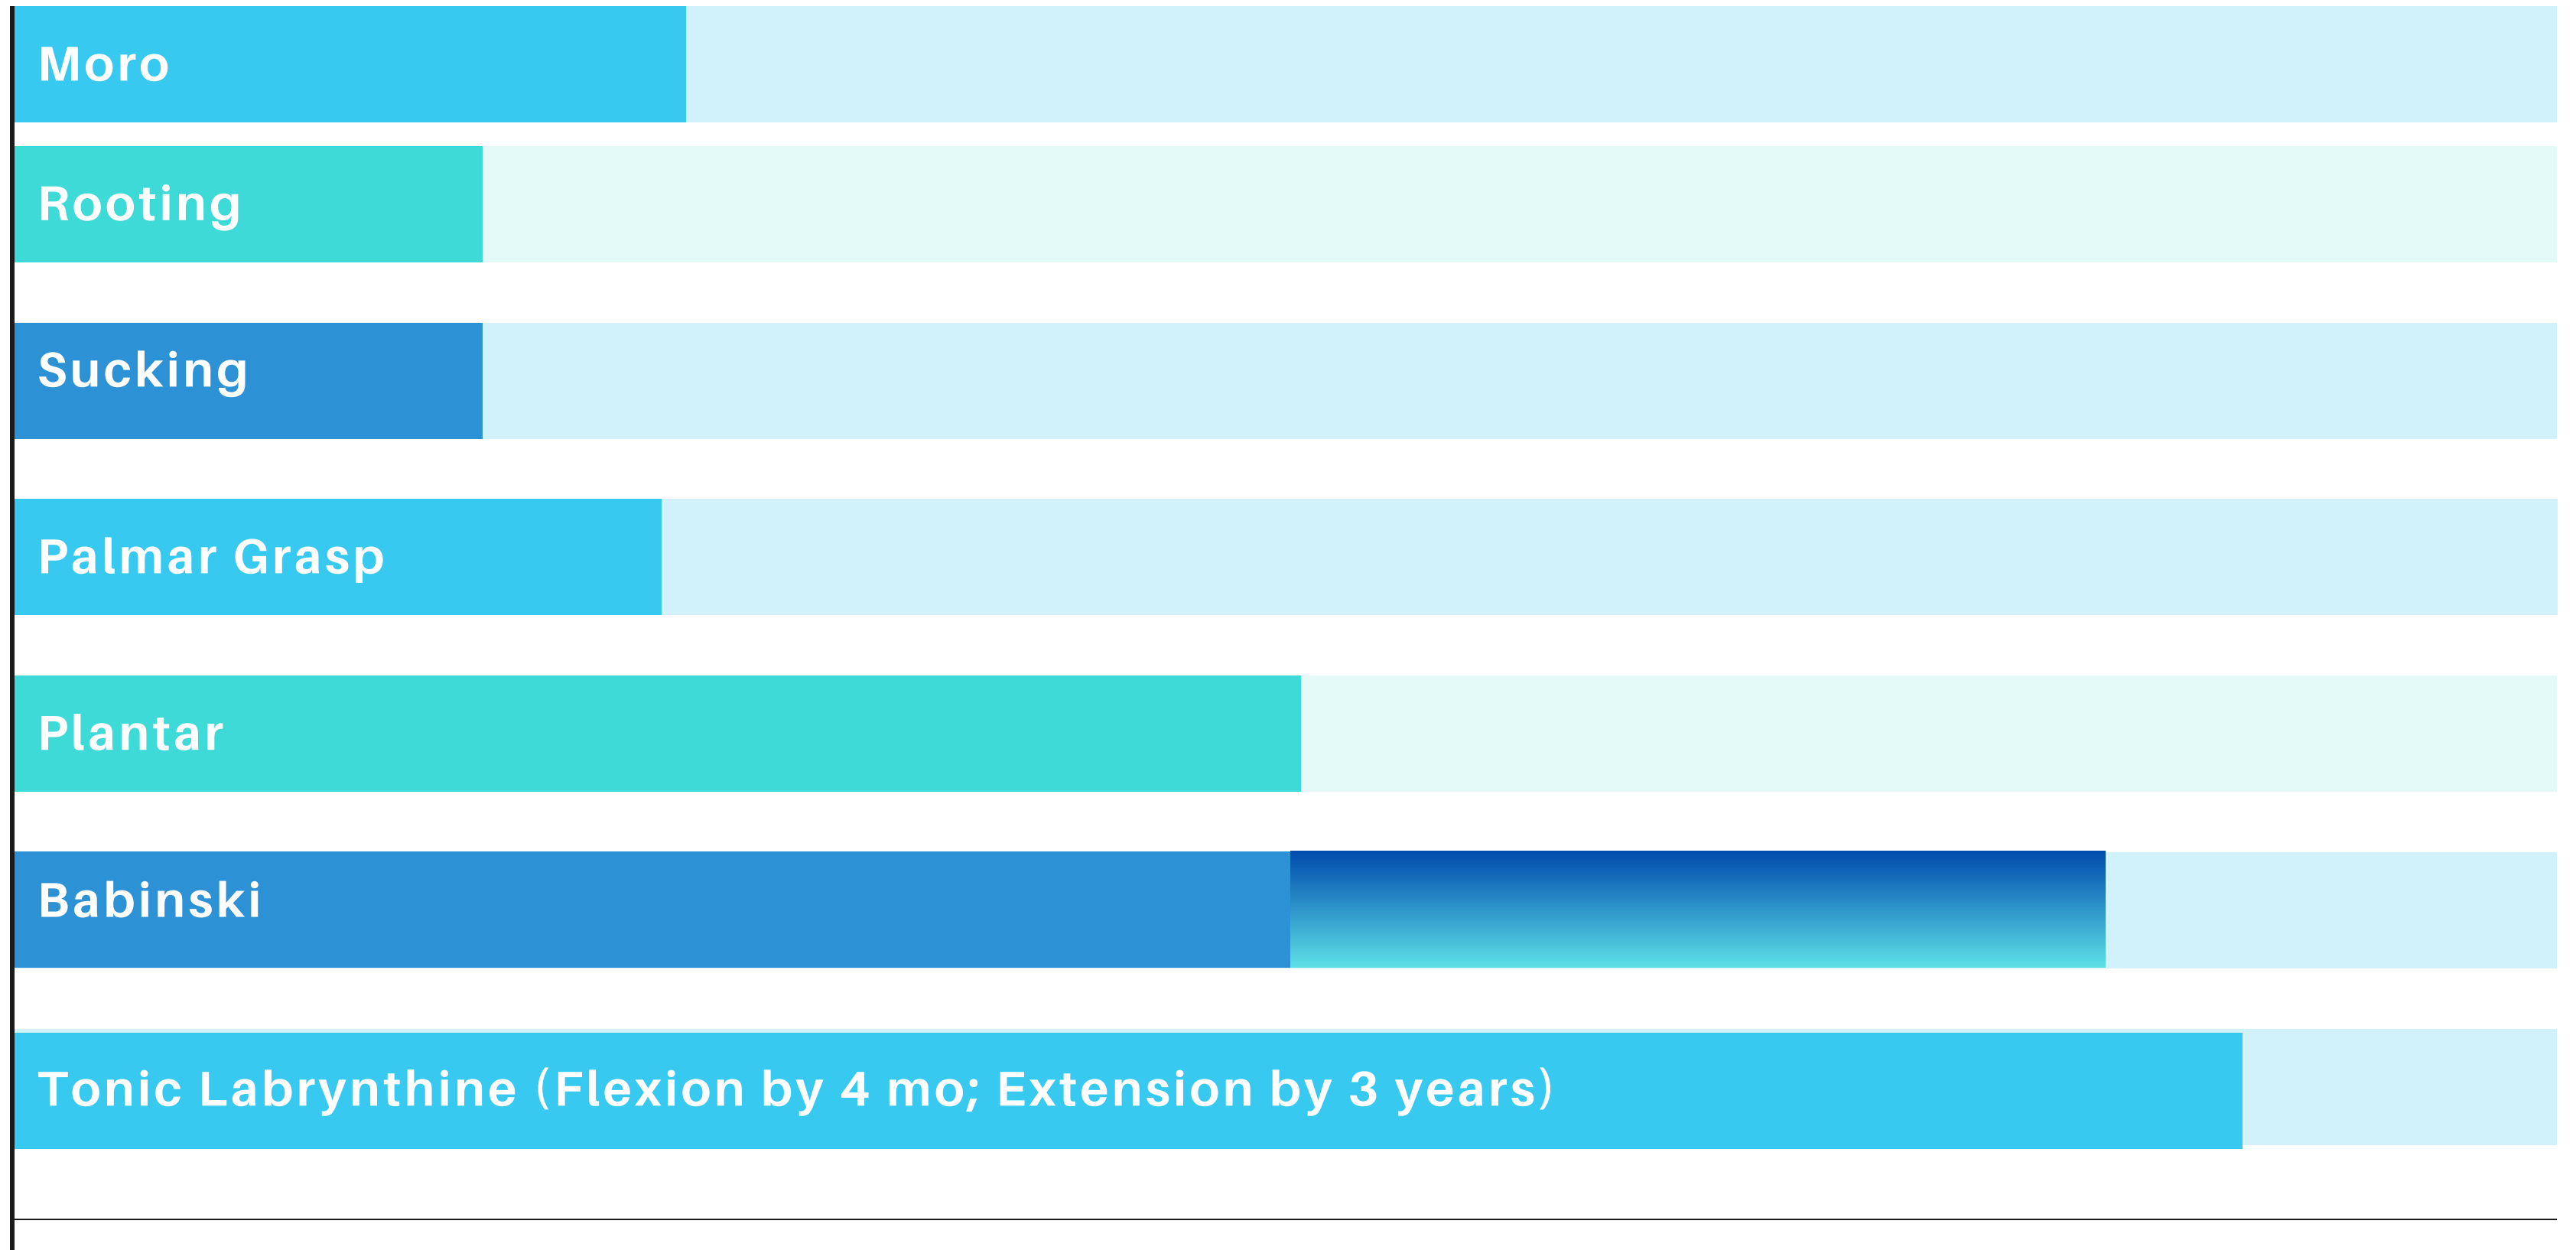

Typical Neuroreflex Development

BIRTH 1 M 2M 3M 4M 5M 6M 7M 8M 9M 10M 11M 12M 13M 14M 15M 16M 17M 18M 24M 36M 4Y 5Y 6Y

Typical Neuroreflex Development

BIRTH 1 M 2M 3M 4M 5M 6M 7M 8M 9M 10M 11M 12M 13M 14M 15M 16M 17M 18M 24M 36M 4Y 5Y 6Y

Typical Neuroreflex Development

BIRTH 1 M 2M 3M 4M 5M 6M 7M 8M 9M 10M 11M 12M 13M 14M 15M 16M 17M 18M 24M 36M 4Y 5Y 6Y