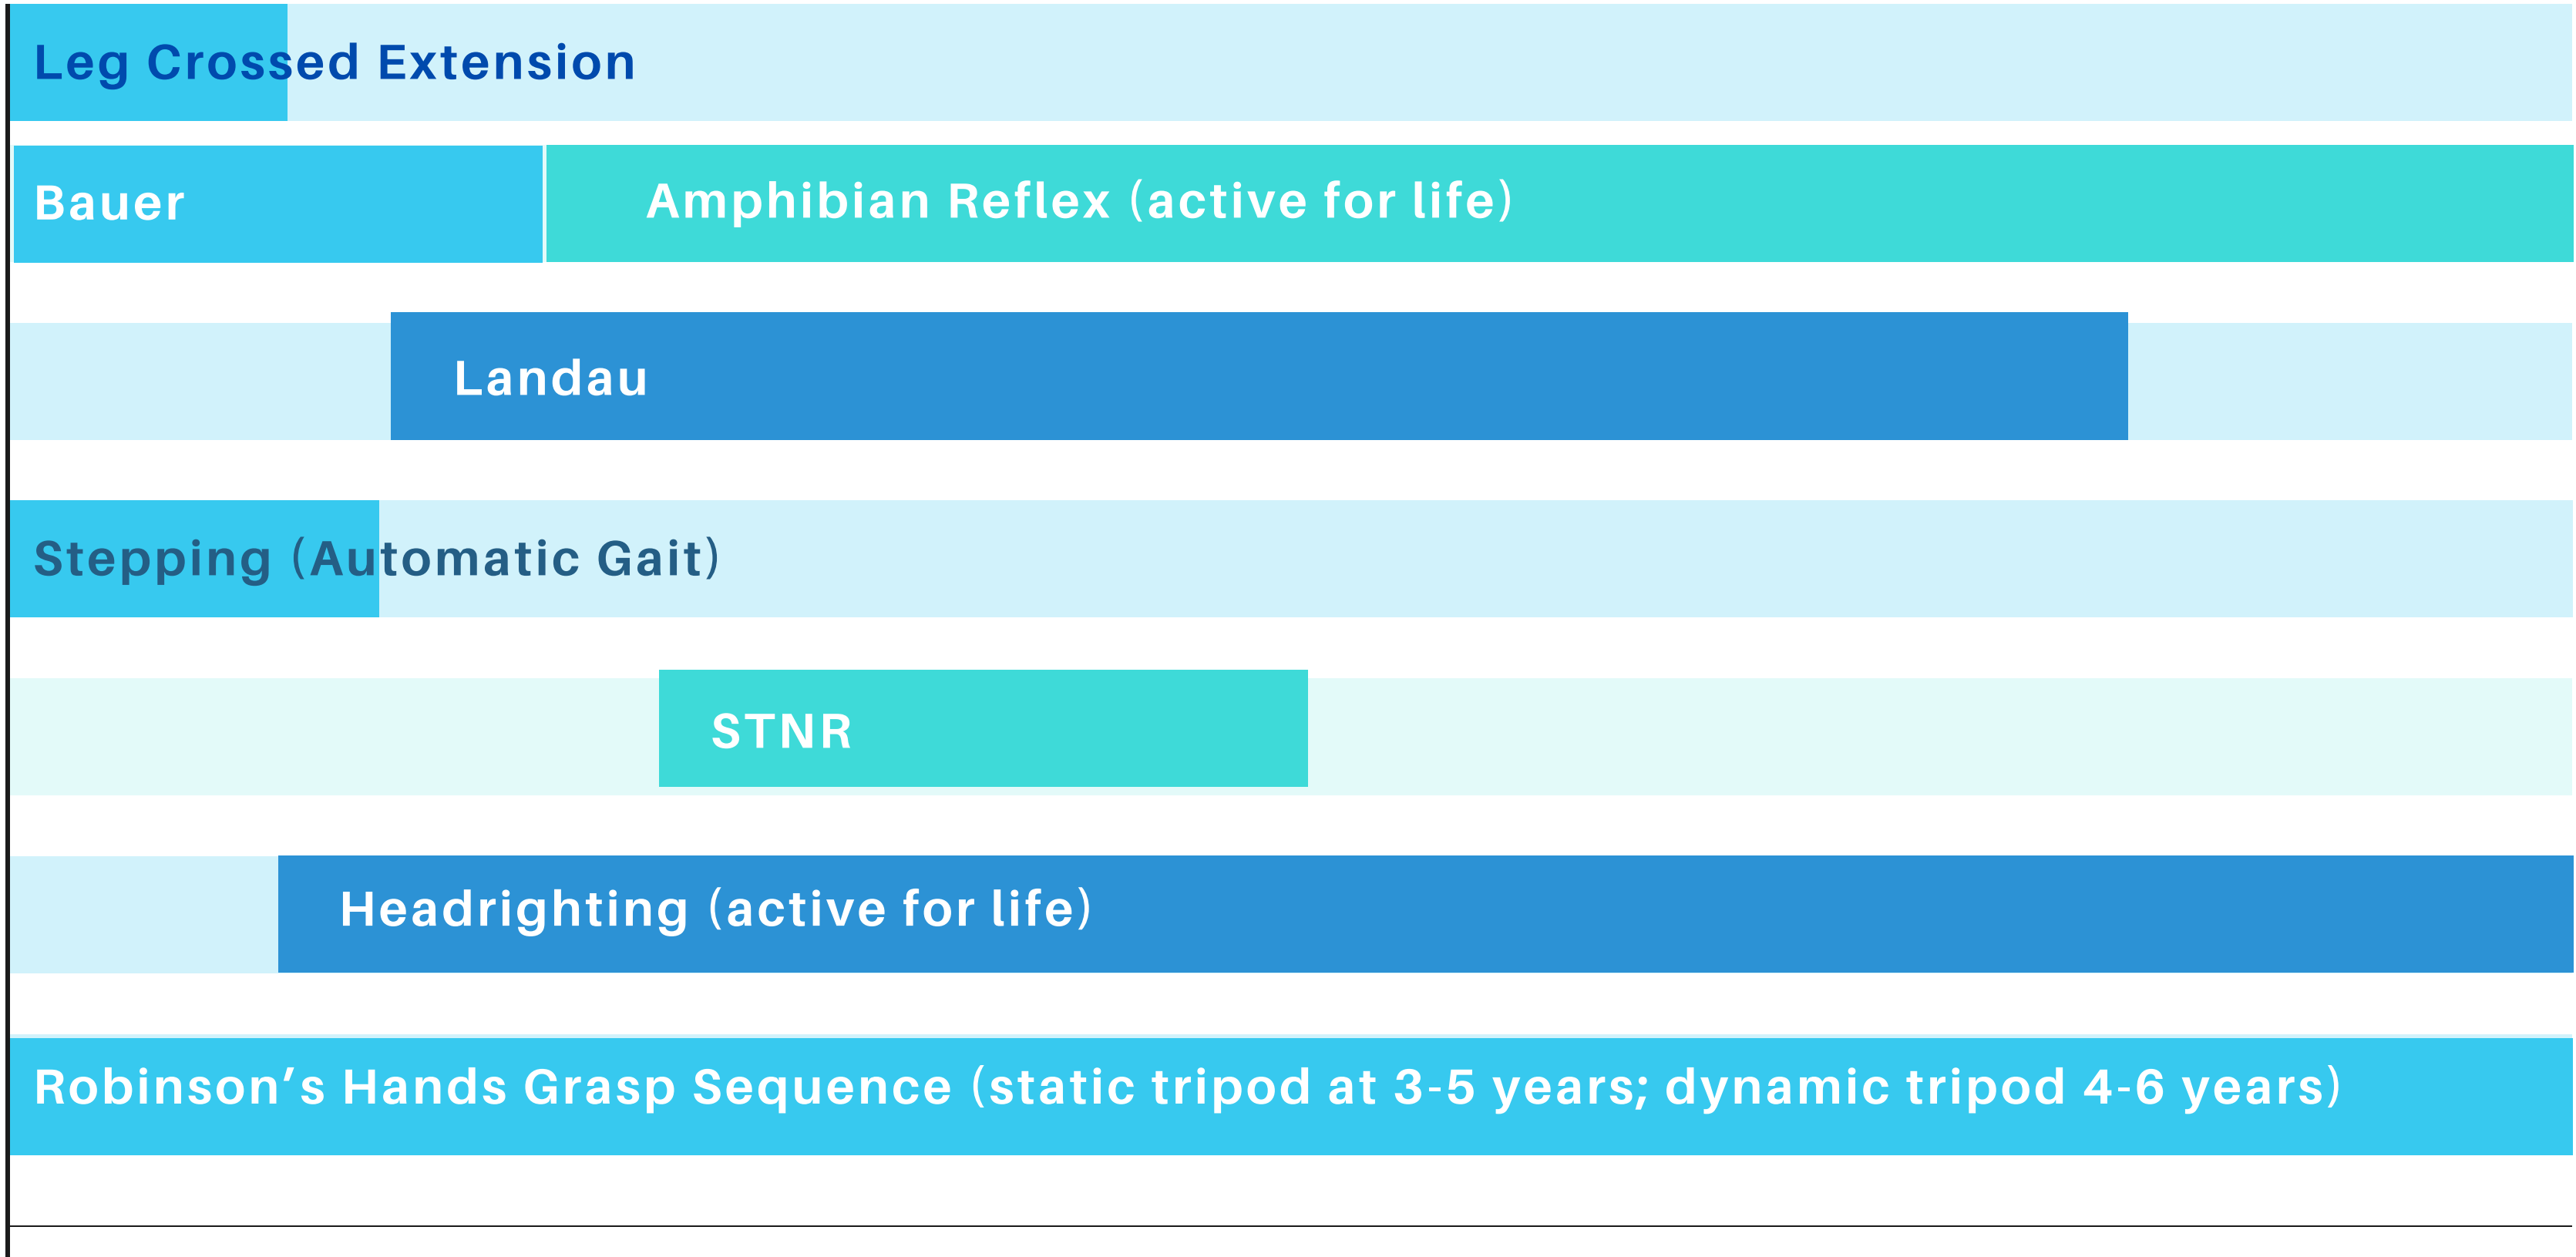

Typical Neuroreflex Development

BIRTH 1 M 2M 3M 4M 5M 6M 7M 8M 9M 10M 11M 12M 13M 14M 15M 16M 17M 18M 24M 36M 4Y 5Y 6Y

Typical Neuroreflex Development

BIRTH 1 M 2M 3M 4M 5M 6M 7M 8M 9M 10M 11M 12M 13M 14M 15M 16M 17M 18M 24M 36M 4Y 5Y 6Y

Typical Neuroreflex Development

BIRTH 1 M 2M 3M 4M 5M 6M 7M 8M 9M 10M 11M 12M 13M 14M 15M 16M 17M 18M 24M 36M 4Y 5Y 6Y